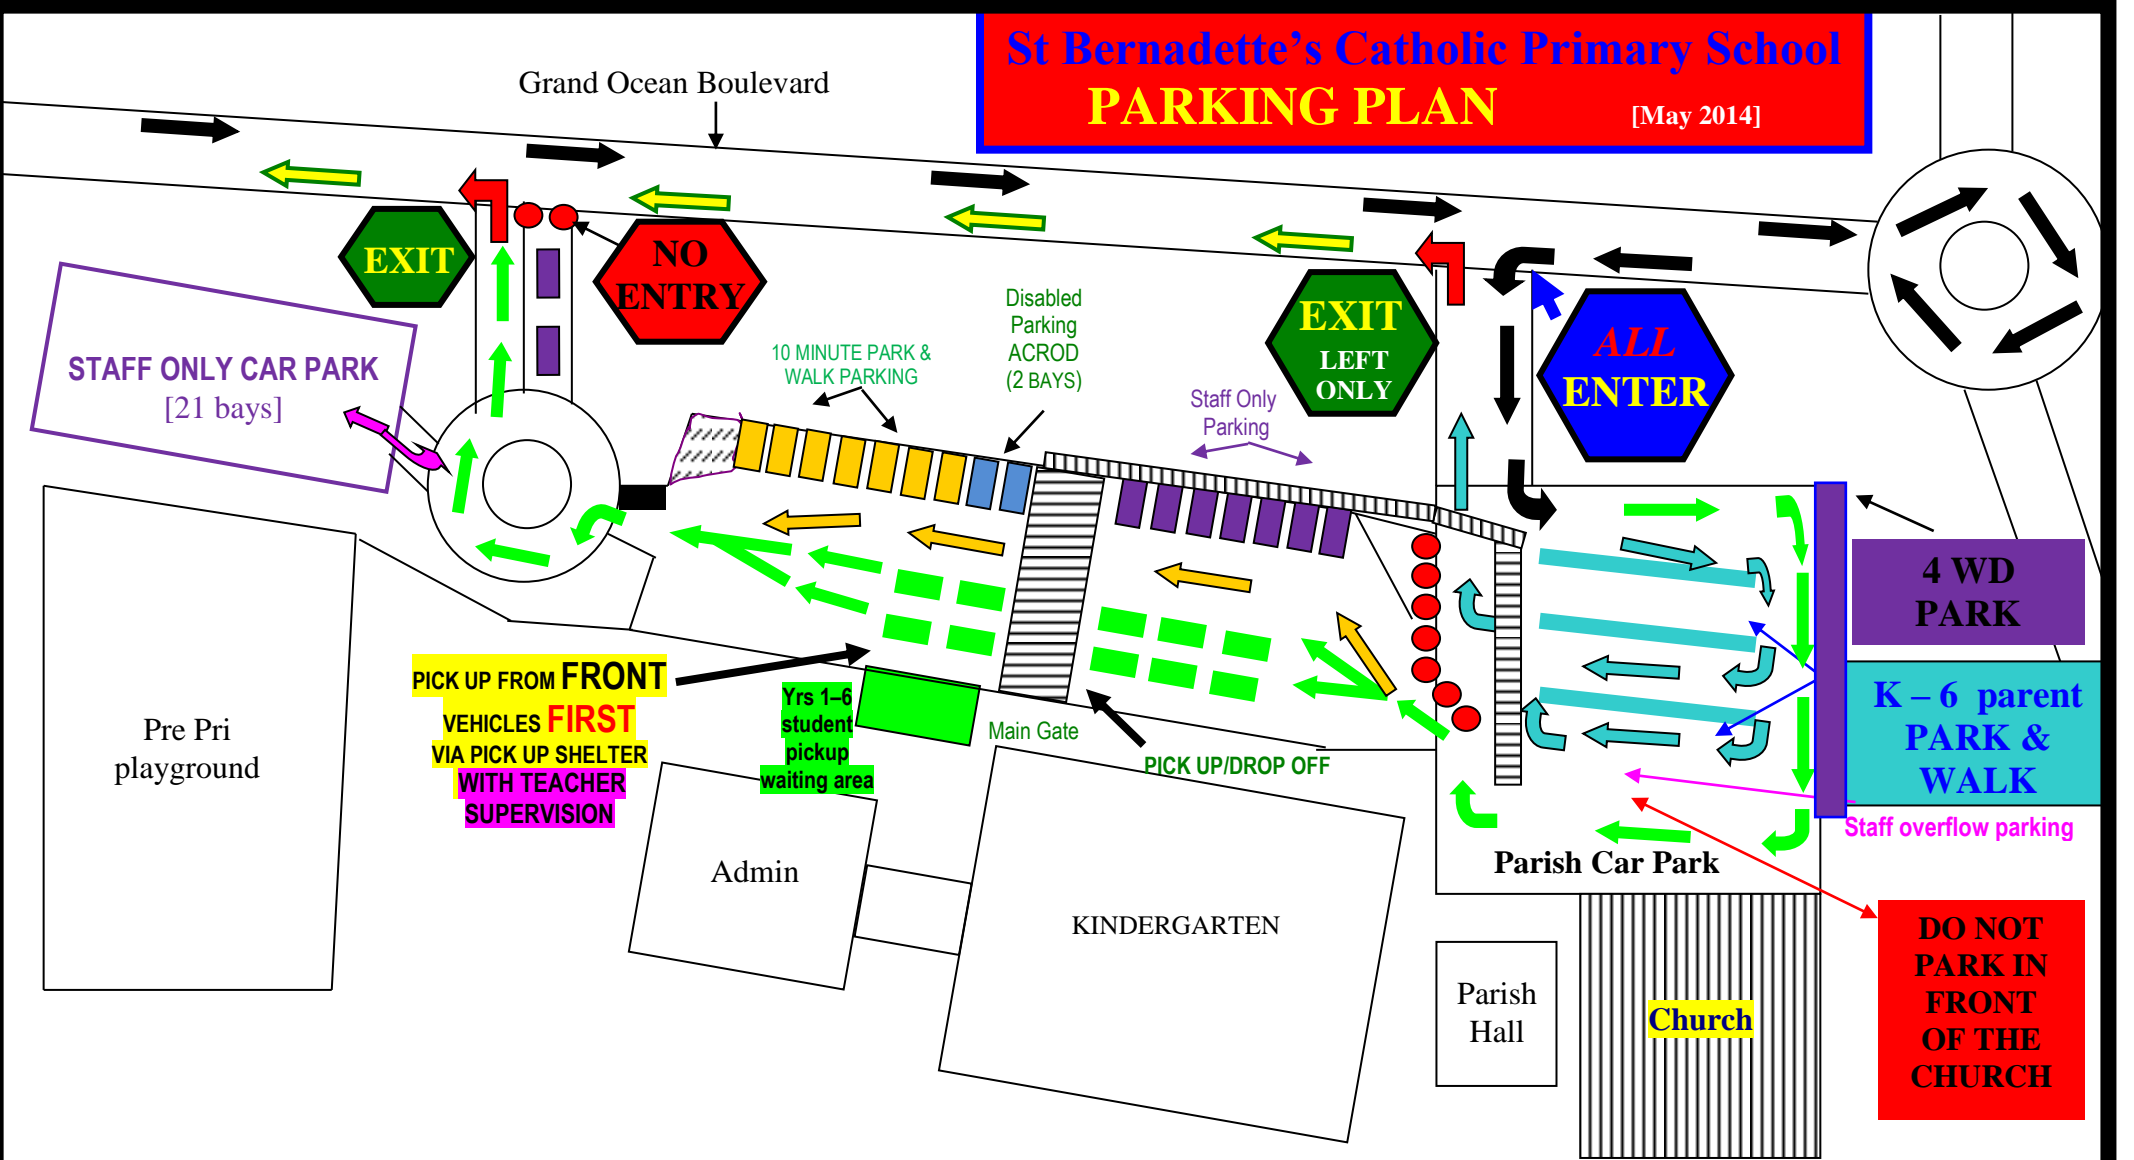

St Bernadette's Catholic Primary School PARKING PLAN

[May 2014]

K E Y		Drop off/Pick Up Traffic		ALL traffic		Left Turn only
		Exiting parent traffic		Staff parking traffic		Bollards
		Park & Walk traffic [from drop off/pick up zone]		Park & Walk traffic [in parish car park]		